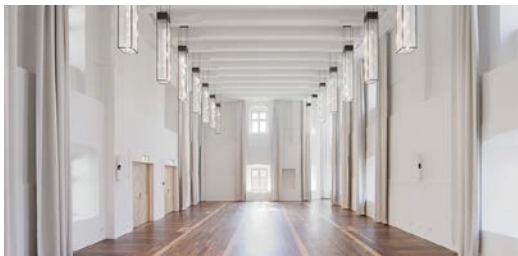

- Lectern, speaker podium
- Welcome desk with screen

As well as notepad and pen at the desk for each participant

The room Schloßsaal is located on the first floor of the castle and is 165 sqm big. The arrangement of the seating is flexible.