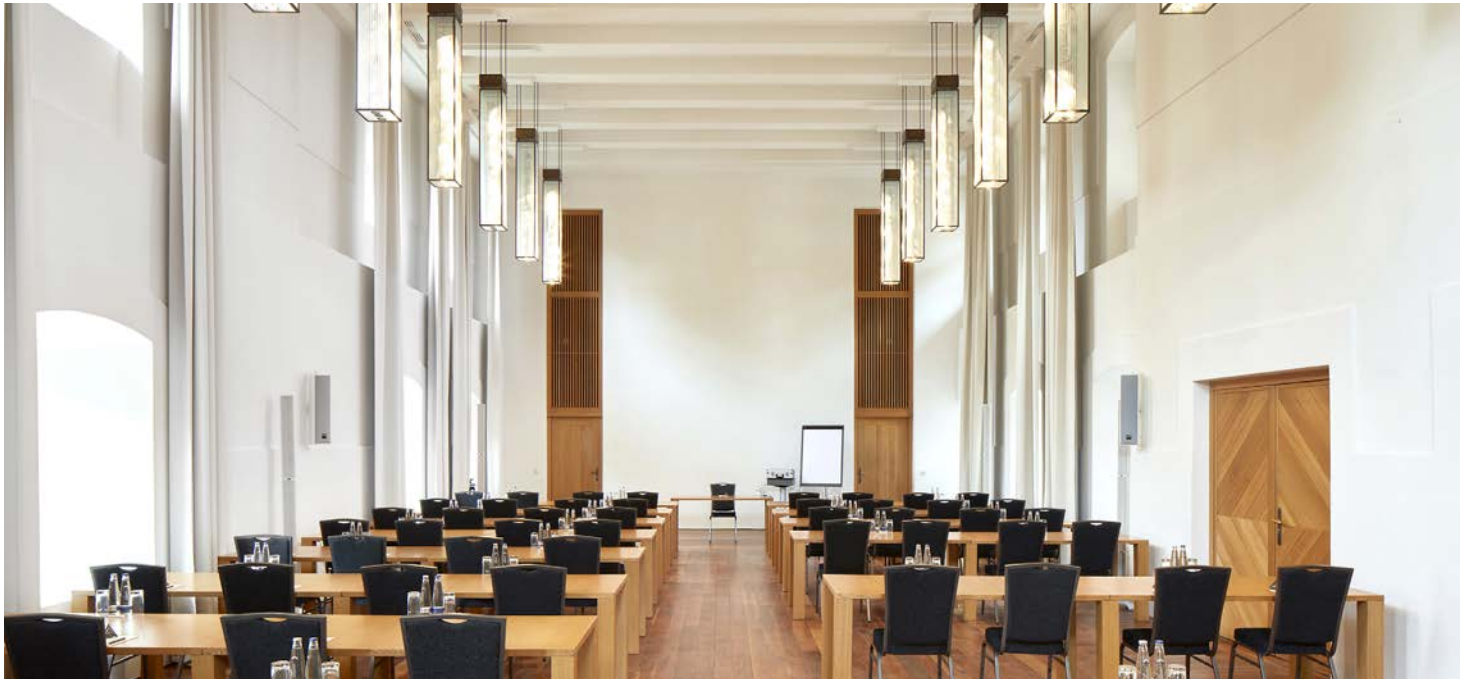

- Lectern, speaker podium
- Welcome desk with screen

As well as notepad and pen at the desk for each participant

The room Schloßsaal is located on the first floor of the castle and is 165 sqm big. The arrangement of the seating is flexible.

- Lectern, speaker podium
- Welcome desk with screen

As well as notepad and pen at the desk for each participant